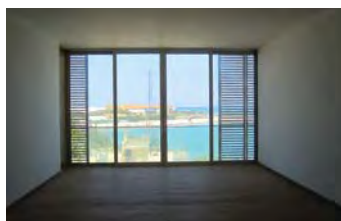

94 FOCH

A 575 SQM penthouse, benefiting from a sea view and exclusive views on the adjacent belvedere, overlooking the ancient Tell and the garden with historic ruins

LIVE THE LUXURY

Located in the most prestigious address of Downtown Beirut, Foch 94 is built within the walls of the most remarkable archeological sites of the capital. Its breathtaking sea view and strategic location on the corner of Foch and Port Streets, makes living in Foch 94 a true luxurious experience.