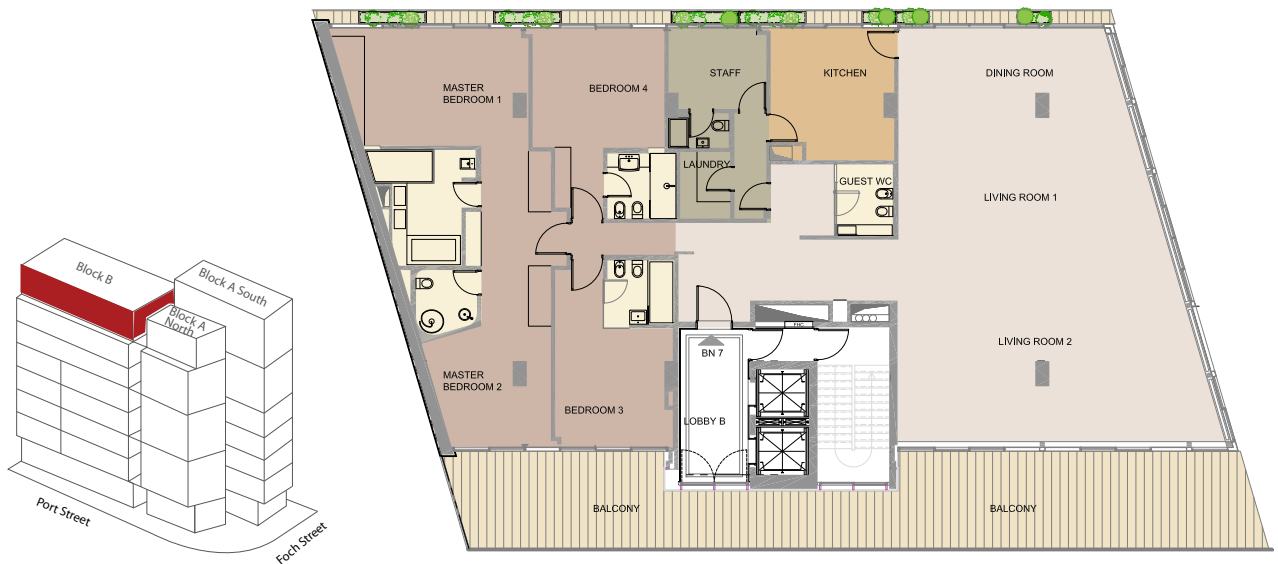

Direct Access from the Historical Tell Area

Historical Tell Plaza

94 FOCH

A 575 SQM penthouse, benefiting from a sea view and exclusive views on the adjacent belvedere, overlooking the ancient Tell and the garden with historic ruins

Historical Tell Plaza

Terrace

A 575 SQM penthouse, benefiting from a sea view and exclusive views on the adjacent belvedere, overlooking the ancient Tell and the garden with historic ruins

Historical Tell Plaza

94 FOCH

A 575 SQM penthouse, benefiting from a sea view and exclusive views on the adjacent belvedere, overlooking the ancient Tell and the garden with historic ruins

Location	Marfaa & Foch Street
Block B, 7 th Floor	575 SQM 4 Parking spaces 20 SQM Storage room
Asking Price	\$4,500,000 (Penthouse offered as is, requires third fix finishing)