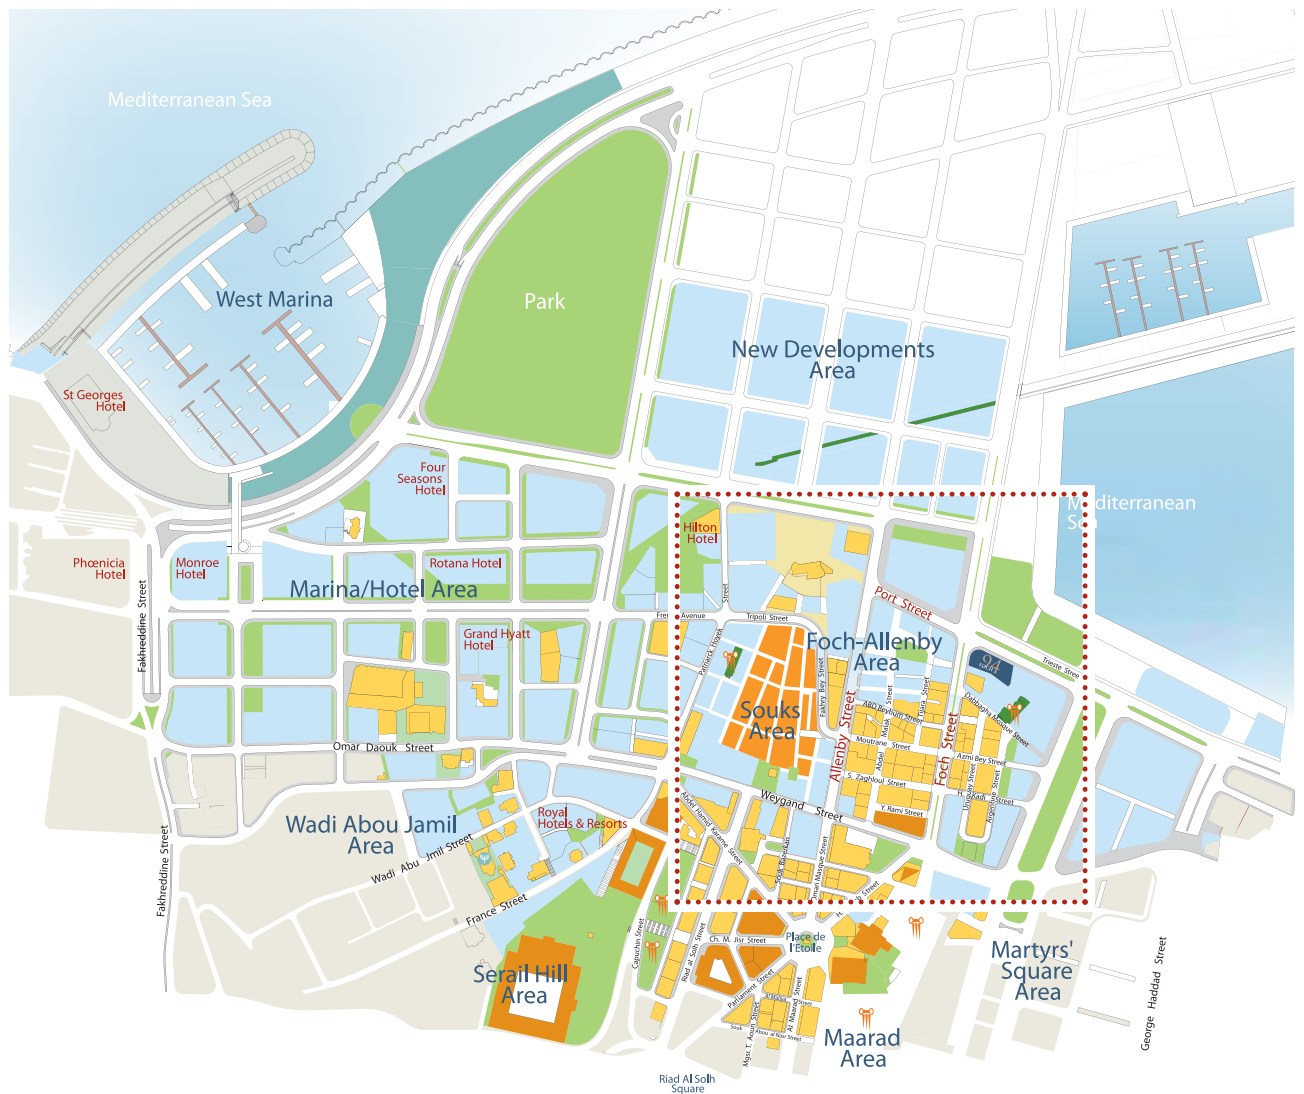

A 575 SQM penthouse, benefiting from a sea view and exclusive views on the adjacent belvedere, overlooking the ancient Tell and the garden with historic ruins

Location